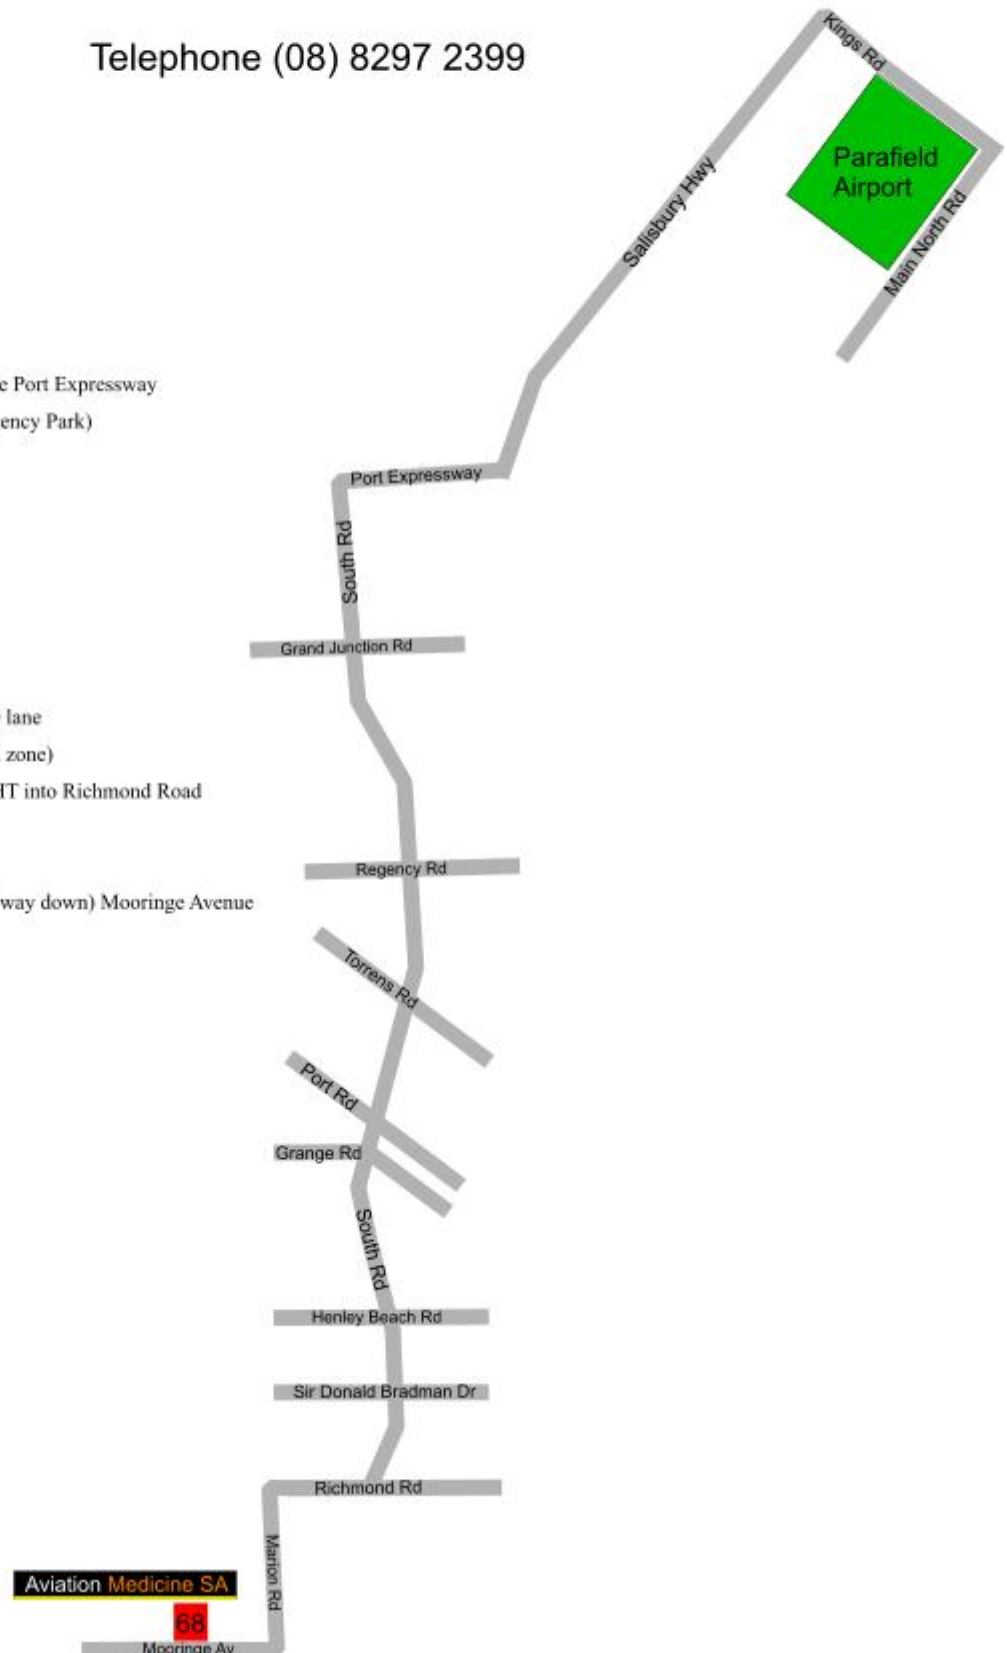

### *Directions from Parafield by car*

- Travel south on Salisbury Highway to the Port Expressway
- Exit the Expressway at South Road (Regency Park)
- Follow South Road
- Cross over Regency Road
- Cross over Torrens Road
- Cross over Port Road
- Cross over Grange Road
- Cross over Henley Beach Road
- Cross over Sir Donald Bradman Drive
- Make sure you are in the RIGHT-HAND lane
- Turn RIGHT at Deacon Avenue (50km/h zone)
- At the end of Deacon Avenue, turn RIGHT into Richmond Road
- Turn LEFT at Marion Road
- Turn RIGHT at Mooringe Avenue
- The Medical Centre is about 500m (half way down) Mooringe Avenue